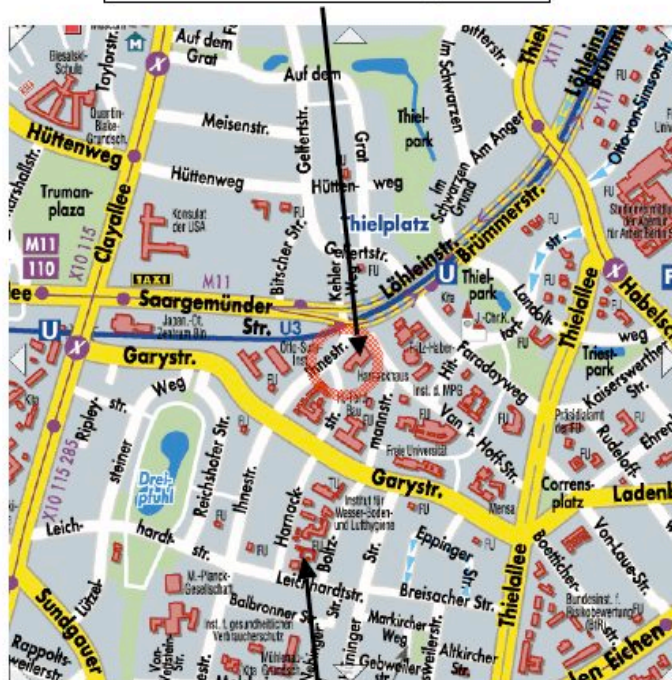

How to get there:

**From central station (Hauptbahnhof)** take S-Bahn (either S75 or S9, direction Spandau; S7, direction Potsdam; or S5, direction Westkreuz).

Get off at Zoologischer Garten and change to underground line U9, direction S+U Rathaus Steglitz. Get off at Spichernstrasse and change to underground line U3, direction Krumme Lanke. Leave Thielplatz by the front, left exit. The Harnack-Haus is located at about 50 m from the station.

**From Tegel Airport**, take bus 109, direction S+U Zoologischer Garten. Get off at Jakob-Kaiser-Platz and change to underground line U7, direction Rudow. Get off at Fehrbelliner Platz and change to underground line U3, direction Krumme Lanke.

Leave Thielplatz by the front, left exit. The Harnack-Haus is located at about 50 m from the station.

**From Schönefeld Airport**, take S-Bahn S45, direction S+U Gesundbrunnen.

Get off at Heidelberger Platz and change to underground line U3, direction Krumme Lanke. Leave Thielplatz by the front, left exit. The Harnack-Haus is located at about 50 m from the station.

---

The Max Planck Institute for the History of Science is located within walking distance from the Harnack-Haus (see the attached map).

Harnack-Haus der Max-Planck-Gesellschaft  
Ihnestr. 16-20  
14195 Berlin  
☎ [+49(0)30] 84 13 38 00  
[info@harnackhaus-berlin.mpg.de](mailto:info@harnackhaus-berlin.mpg.de)  
[www.harnackhaus-berlin.mpg.de](http://www.harnackhaus-berlin.mpg.de)